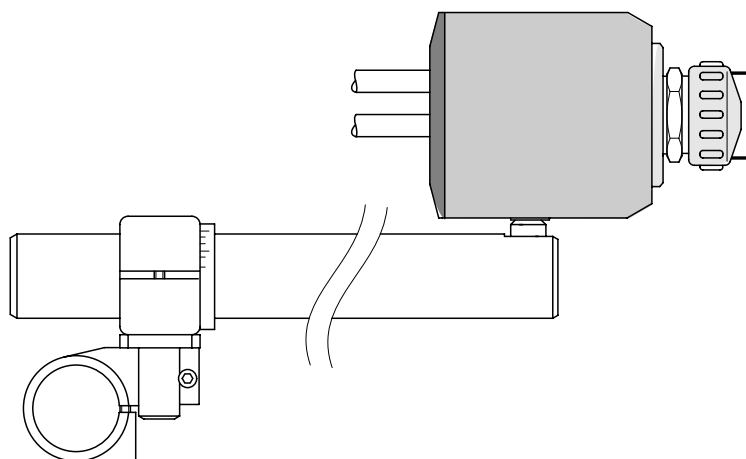

DES01213

User manual

ENAMEL SPRAY GUN PRT 101

FRANCE

SAMES Technologies. 13 Chemin de Malacher 38243 Meylan Cedex
Tel. 33 (0)4 76 41 60 60 - Fax. 33 (0)4 76 41 60 90 - Email : info@sames.com (www.sames.com)

USA

SAMES Technologies Inc. 11998 Merriman Road, Livonia, Michigan, 48 150
Tel. (734) 261.5970 - Fax. (734) 261.5971 - Email : info@sames.com (www.sames.com)