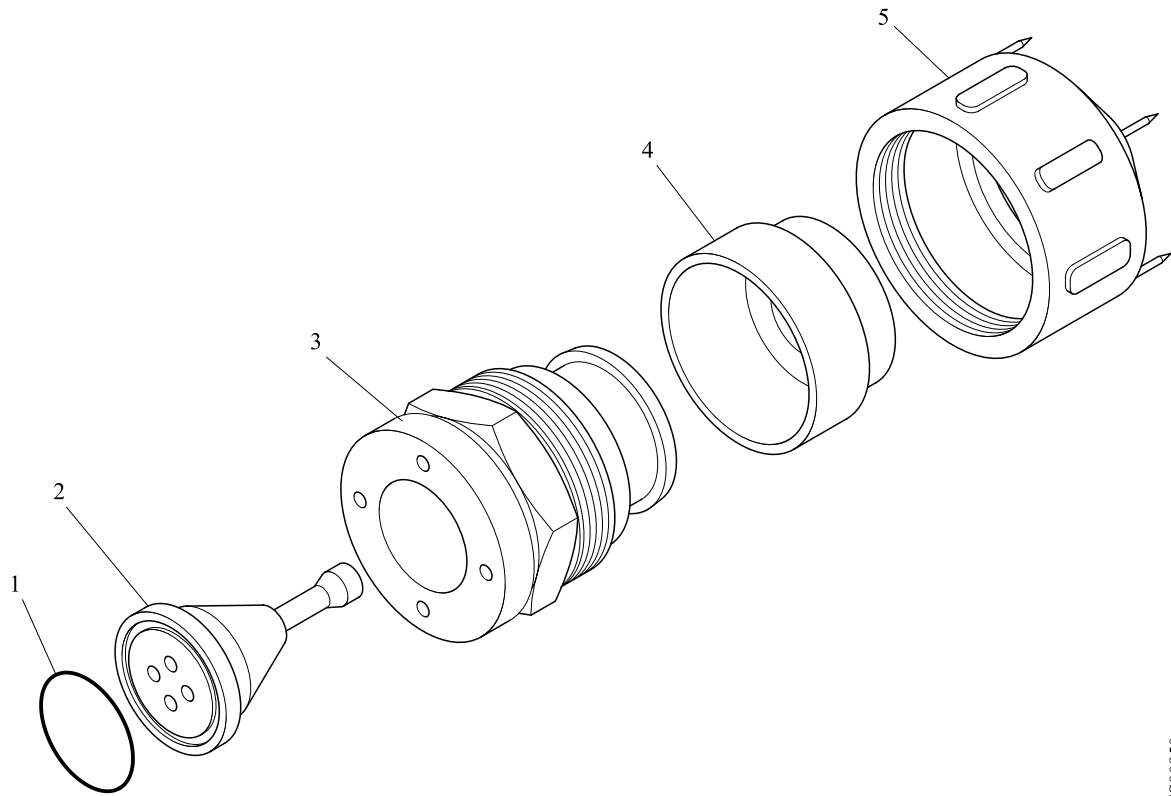

1. Spray gun PRT 101

1.1. Spray gun holder

Item	Part number	Description	Qty	Sale unit
1	451327	Equipped head TRT 101	1	1
2	323017	Key	1	1
3	323014	Fixing axle Ø 10	1	1
4	323016	Bague graduée montée	1	1
6	323015	Locking washer	1	1
6	X3AVSY223	Screw chc M 6 x 16 steel	1	10
7	431324	Arm, spray gun holder	1	1
8	421748	Sheave pin Ø 63	1	1
9	421746	Sheave body Ø 63	1	1

1.2. Enamel nozzle holder

DES00949

Item	Part number	Description	Qty	Sale unit
1	321943	Insulating cover	1	1
2	F6RLUF171	Fitting for nylon hose 7,5 X 10 1 / 4"9 pl	2	1
3	442764	Nozzle holder - stainless steel	1	1
4	202500	Assembled enamel nozzle	1	1
5	317992	Cover locking nut	1	1
6	317993	Nozzle holder nut	1	1
7	317994	Holder	1	1
8	X3AVSY124	Screw chc M 4 x 25 steel	1	10
9	X2BDVX005	Fan washer Ø 5	1	10
10	322984	Rear cover	1	1
	321942*	Tightening wrench 58 / 50 / 30 / 24 / 10	1	1

* not shown

1.3. Enamel nozzle

DES00950

Item	Part number	Description	Qty	Sale unit
	202500	Equipped enamel nozzle	1	1
1	J2CTCN034	O-ring Ø 16 X 2	1	10
2	317847	Diffuser, enamel nozzle	1	1
3	1301366	Enamel nozzle body - stainless steel	1	1
4	312956	Round spray cap - ertacetal	1	1
5	318577	Needle cap nut	1	1
5'	X2KPST035	Phono-chrome needle	6	100