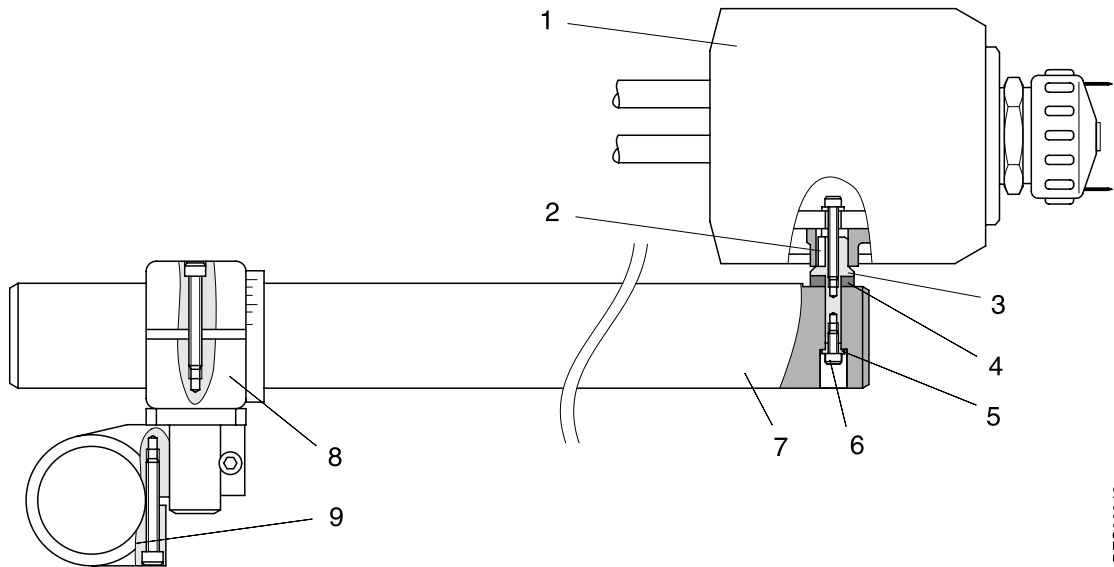

1. Spray gun PRT 101

1.1. Spray gun holder

Item	Part number	Description	Qty	Sale unit
1	451327	Equipped head TRT 101	1	1
2	323017	Key	1	1
3	323014	Fixing axle Ø 10	1	1
4	323016	Bague graduée montée	1	1
6	323015	Locking washer	1	1
6	X3AVSY223	Screw chc M 6 x 16 steel	1	10
7	431324	Arm, spray gun holder	1	1
8	421748	Sheave pin Ø 63	1	1
9	421746	Sheave body Ø 63	1	1

1.2. Enamel nozzle holder

DES00949

Item	Part number	Description	Qty	Sale unit
1	321943	Insulating cover	1	1
2	F6RLUF171	Fitting for nylon hose 7,5 X 10 1 / 4"9 pl	2	1
3	442764	Nozzle holder - stainless steel	1	1
4	202500	Assembled enamel nozzle	1	1
5	317992	Cover locking nut	1	1
6	317993	Nozzle holder nut	1	1
7	317994	Holder	1	1
8	X3AVSY124	Screw chc M 4 x 25 steel	1	10
9	X2BDVX005	Fan washer Ø 5	1	10
10	322984	Rear cover	1	1
	321942*	Tightening wrench 58 / 50 / 30 / 24 / 10	1	1

* not shown

1.3. Enamel nozzle

DES00950

Item	Part number	Description	Qty	Sale unit
	202500	Equipped enamel nozzle	1	1
1	J2CTCN034	O-ring Ø 16 X 2	1	10
2	317847	Diffuser, enamel nozzle	1	1
3	1301366	Enamel nozzle body - stainless steel	1	1
4	312956	Round spray cap - ertacetal	1	1
5	318577	Needle cap nut	1	1
5'	X2KPST035	Phono-chrome needle	6	100