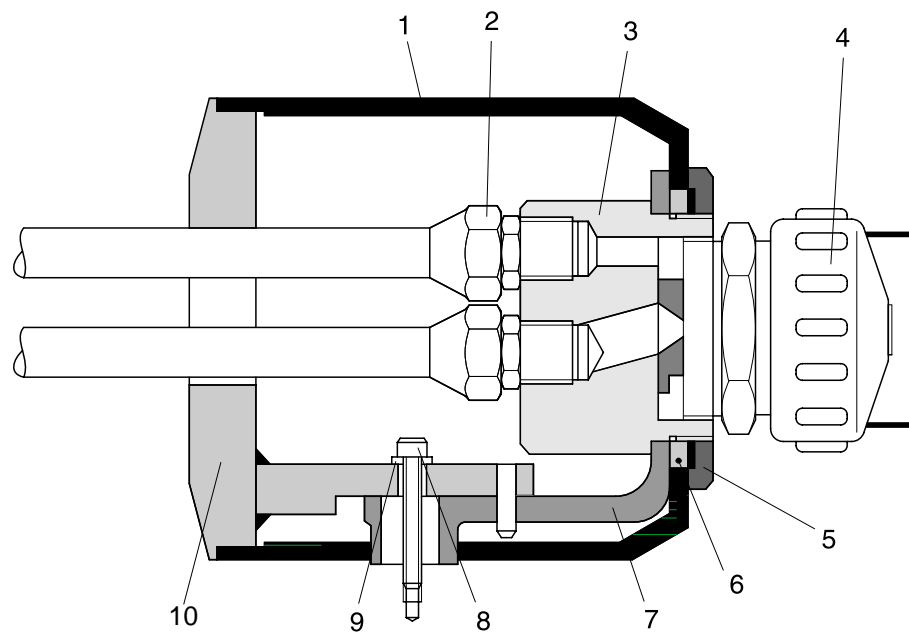

USA

SAMES Technologies Inc. 11998 Merriman Road, Livonia, Michigan, 48 150
Tel. (734) 261.5970 - Fax. (734) 261.5971 - Email : info@sames.com (www.sames.com)

ENAMEL SPRAY GUN PRT 101

1. Spray gun PRT 101- - - - -	3
1.1. <i>Spray gun holder</i>	3
1.2. <i>Enamel nozzle holder</i>	4
1.3. <i>Enamel nozzle</i>	5

1. Spray gun PRT 101

1.1. Spray gun holder

Item	Part number	Description	Qty	Sale unit
1	451327	Equipped head TRT 101	1	1
2	323017	Key	1	1
3	323014	Fixing axle Ø 10	1	1
4	323016	Bague graduée montée	1	1
6	323015	Locking washer	1	1
6	X3AVSY223	Screw chc M 6 x 16 steel	1	10
7	431324	Arm, spray gun holder	1	1
8	421748	Sheave pin Ø 63	1	1
9	421746	Sheave body Ø 63	1	1

1.2. Enamel nozzle holder

DES00949

Item	Part number	Description	Qty	Sale unit
1	321943	Insulating cover	1	1
2	F6RLUF171	Fitting for nylon hose 7,5 X 10 1 / 4"9 pl	2	1
3	442764	Nozzle holder - stainless steel	1	1
4	202500	Assembled enamel nozzle	1	1
5	317992	Cover locking nut	1	1
6	317993	Nozzle holder nut	1	1
7	317994	Holder	1	1
8	X3AVSY124	Screw chc M 4 x 25 steel	1	10
9	X2BDVX005	Fan washer Ø 5	1	10
10	322984	Rear cover	1	1
	321942*	Tightening wrench 58 / 50 / 30 / 24 / 10	1	1